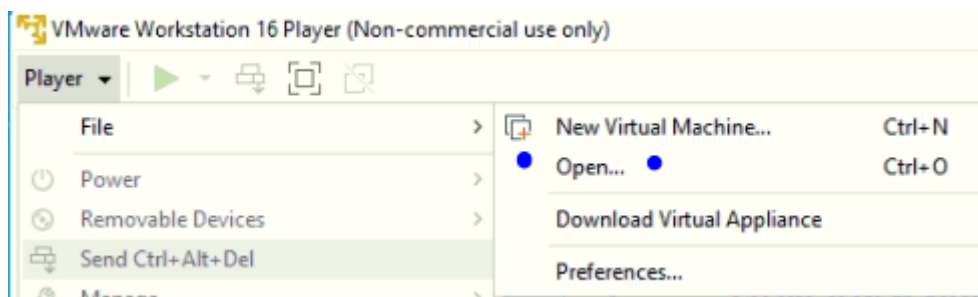

Import maszyny