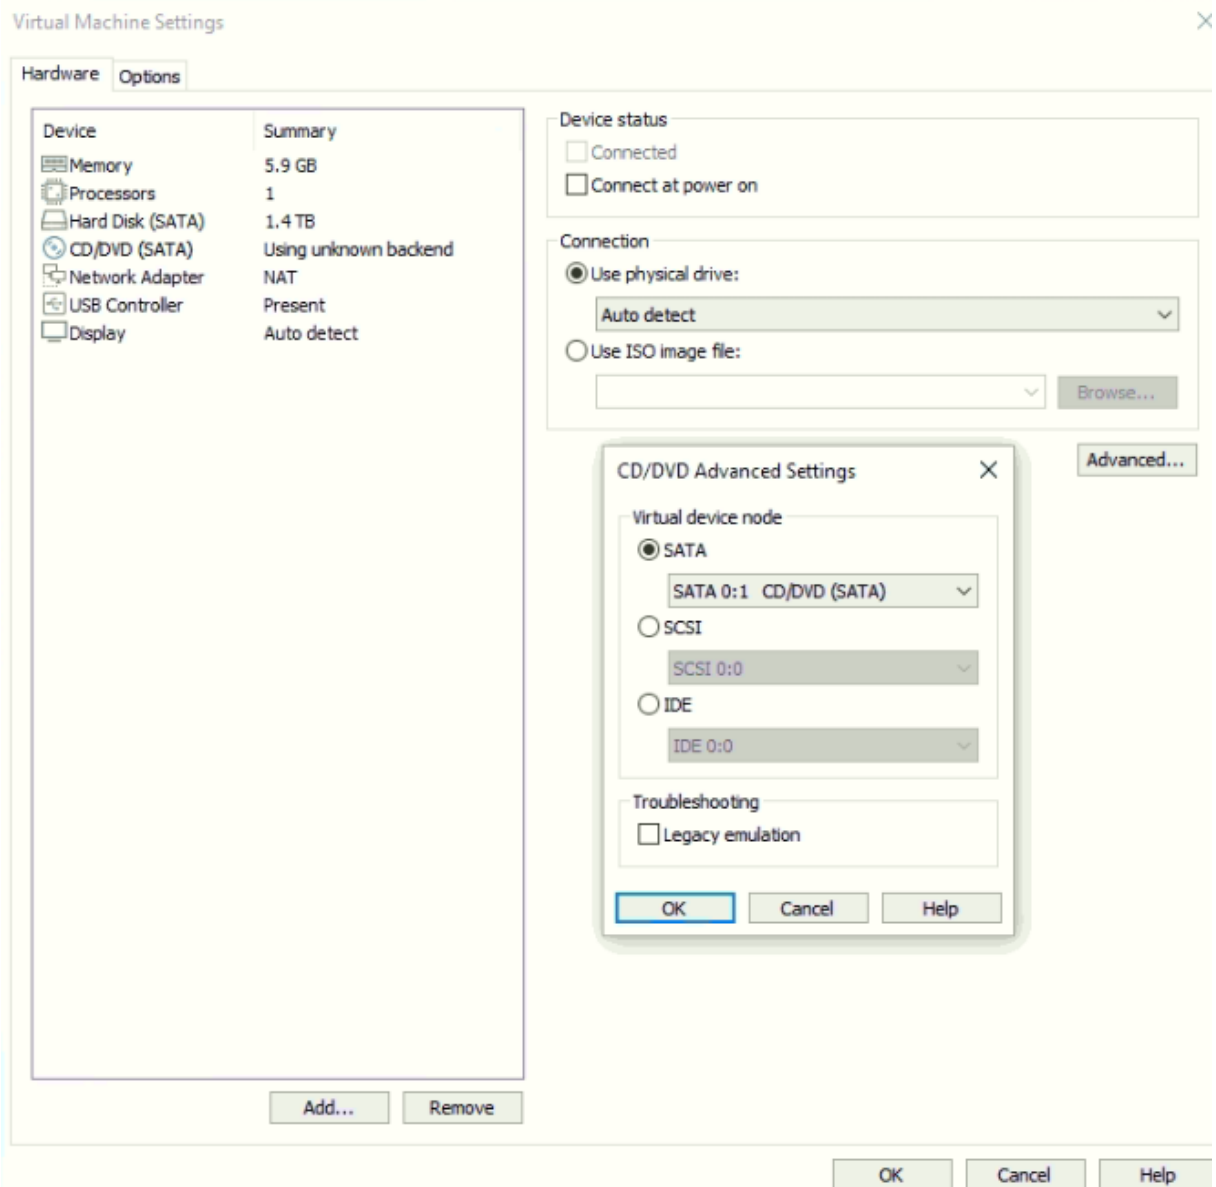

## Ustawienia maszyny

Virtual Machine Settings ✕

Hardware Options

Device	Summary
Memory	5.9 GB
Processors	1
Hard Disk (SATA)	1.4 TB
CD/DVD (SATA)	Auto detect
Network Adapter	NAT
USB Controller	Present
Display	Auto detect

**Device status**

Connected  
 Connect at power on

**Network connection**

Bridged: Connected directly to the physical network  
 Replicate physical network connection state  
[Configure Adapters](#)

NAT: Used to share the host's IP address  
 Host-only: A private network shared with the host  
 Custom: Specific virtual network