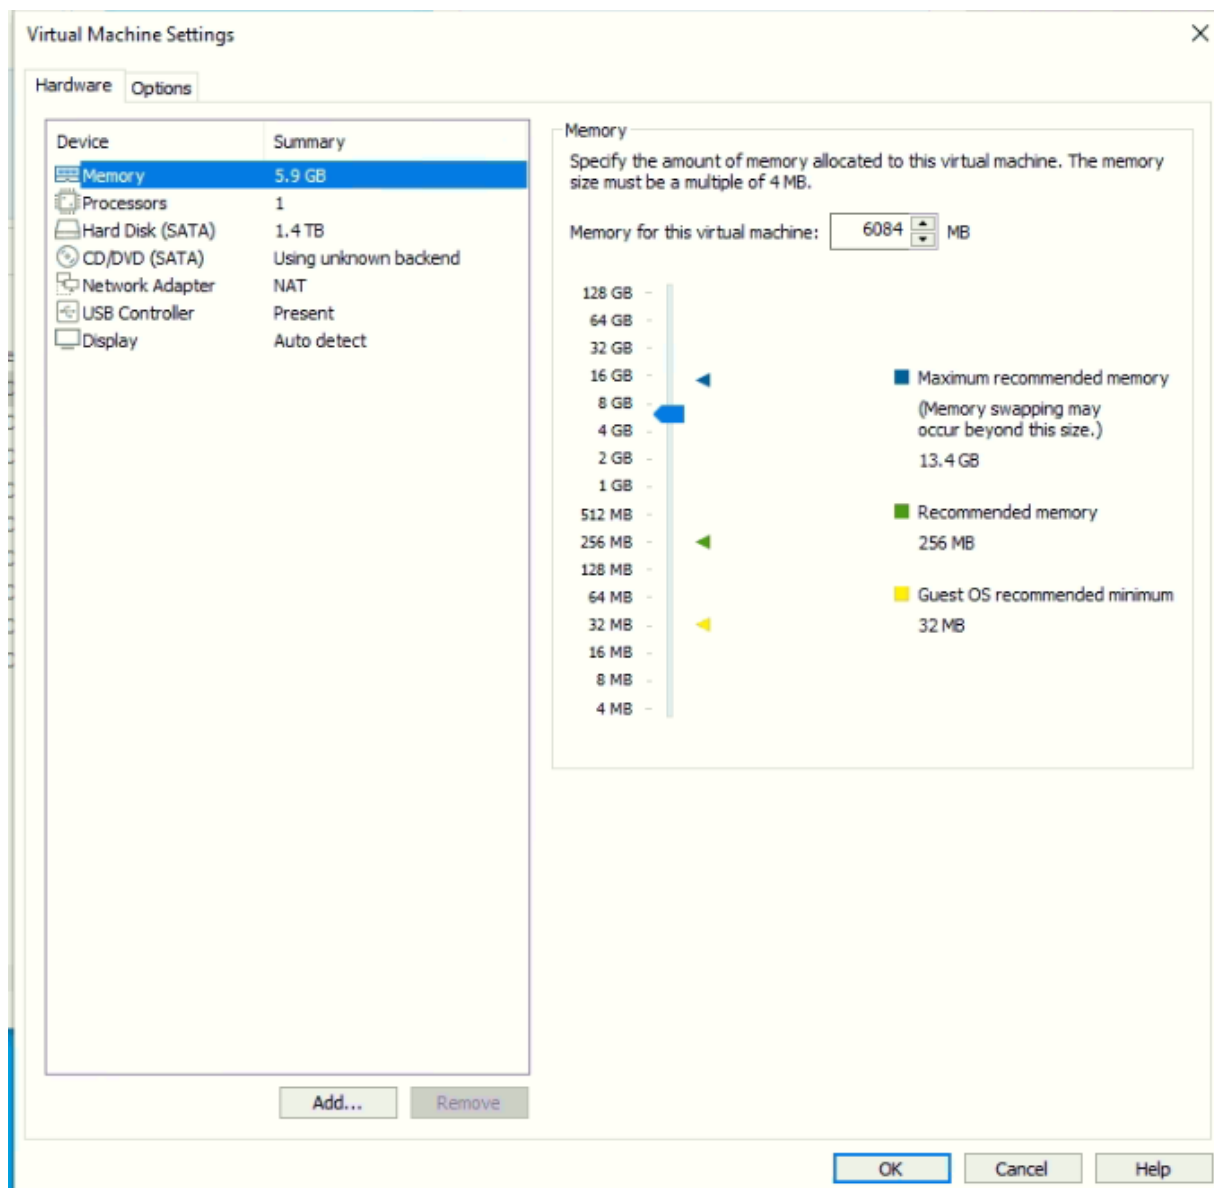

## Import maszyny

10\_1809

## Ustawienia maszyny

Virtual Machine Settings ✕

Hardware Options

Device	Summary
Memory	5.9 GB
Processors	1
Hard Disk (SATA)	1.4 TB
CD/DVD (SATA)	Auto detect
Network Adapter	NAT
USB Controller	Present
Display	Auto detect