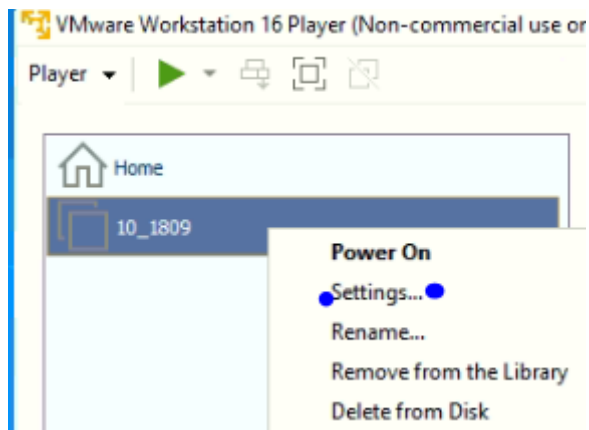

## Ustawienia maszyny

Virtual Machine Settings ✕

Hardware Options

Device	Summary
Memory	5.9 GB
Processors	1
Hard Disk (SATA)	1.4 TB
CD/DVD (SATA)	Auto detect
Network Adapter	NAT
USB Controller	Present
Display	Auto detect