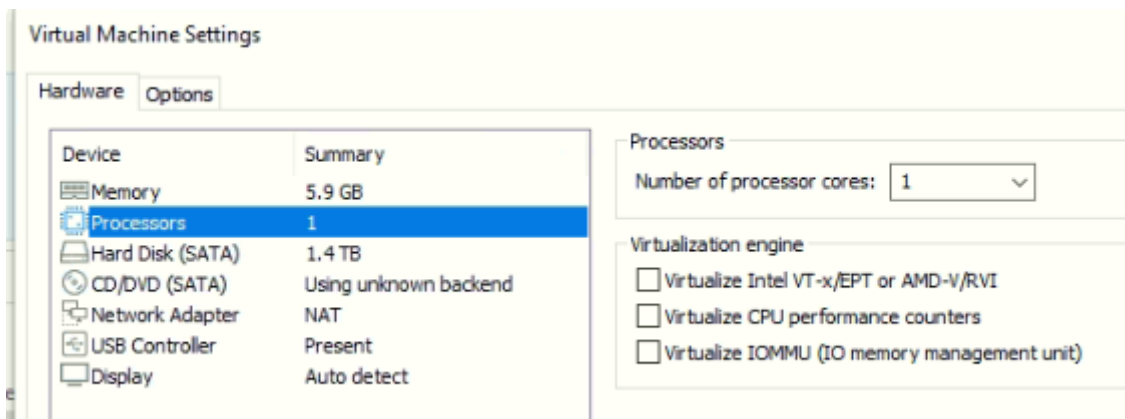

## Ustawienia maszyny

Virtual Machine Settings ✕

Hardware Options

Device	Summary
Memory	5.9 GB
Processors	1
Hard Disk (SATA)	1.4 TB
CD/DVD (SATA)	Auto detect
Network Adapter	NAT
USB Controller	Present
Display	Auto detect